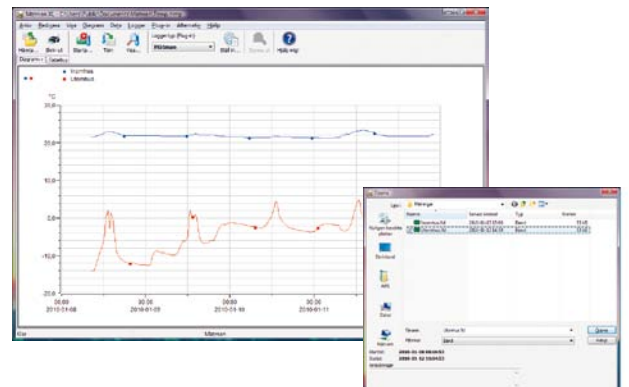

ELTEX
OF SWEDEN

MÄTMAN G-2

Data logger for temperature and humidity measurement

Efficient and easy to use

Data logger for temperature or humidity measurement

Mätman G-2 is very affordable. It is the perfect tool for logging temperature or humidity. It is battery operated and has an integrated sensor for temperature or humidity. The logged results are easily saved to your computer and displayed on the screen. The results can also be printed.

Simple and comprehensive

Mätman G-2 is very easy to use. It is a powerful and effective tool to monitor temperature or humidity in everything from real estate, food safety, laboratory environments to factories. Anywhere temperature or humidity monitoring is a must.

Mätman XL 4

Mätman XL 4 is the PC software that synchronises with Mätman G-2 to produce spreadsheets, etc. It represents the very latest in software technology, combining simplicity with high performance.

Mätman is small and works without an external power supply.

Measured results are presented clearly for easy and precise evaluation.

USB connection for fast synchronisation to the PC.

Property –

Record temperature or humidity relevant to real estate maintenance and administration.