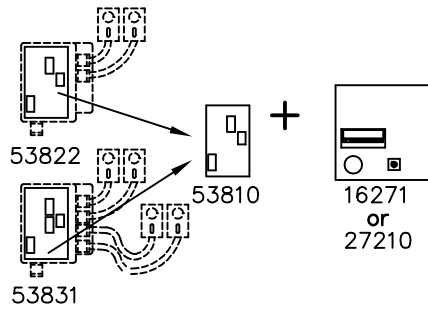

27320 DIGITAL CENTRAL CONTROL UNIT FOR SULZER TW11

These central control units are no longer available as spare parts.

They can be replaced with a central control unit with digital function.

- Advantage of the digital system.
1. Less sensitivity for interference.
 2. Mixbox print compatible with Sulzer PU and upwards.
 3. Mechanically stronger central control unit.

PARTS NEEDED FOR REPLACEMENT

When replacement is made the amplifier box print has to be replaced as well.

Old parts to replace

New parts needed

PROJECTILE FINDER BOARD

The projectile finder board 42771 on 16271 or 16272 can be moved and used on 27320.

- * Stronger mounting
- * Oil resistant
- * Smaller dimensions