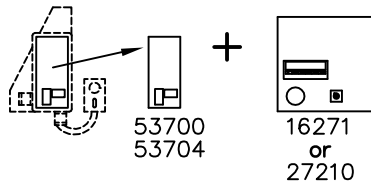

Old parts to replace