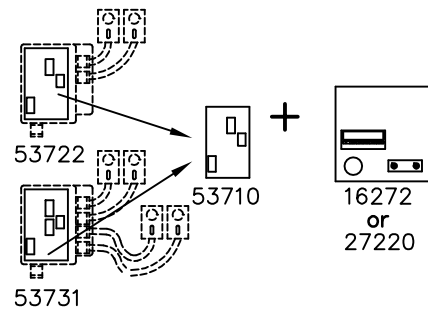

27320 DIGITAL CENTRAL CONTROL UNIT FOR SULZER TW11

These central control units are no longer available as spare parts.

They can be replaced with a central control unit with digital function.

- Advantage of the digital system.
1. Less sensitivity for interference.
 2. Mixbox print compatible with Sulzer PU and upwards.
 3. Mechanically stronger central control unit.

PARTS NEEDED FOR REPLACEMENT

When replacement is made the amplifier box print has to be replaced as well.

Old parts to replace

New parts needed

PROJECTILE FINDER BOARD

The projectile finder board 42771 on 16271 or 16272 can be moved and used on 27320.

- * Stronger mounting
- * Oil resistant
- * Smaller dimensions